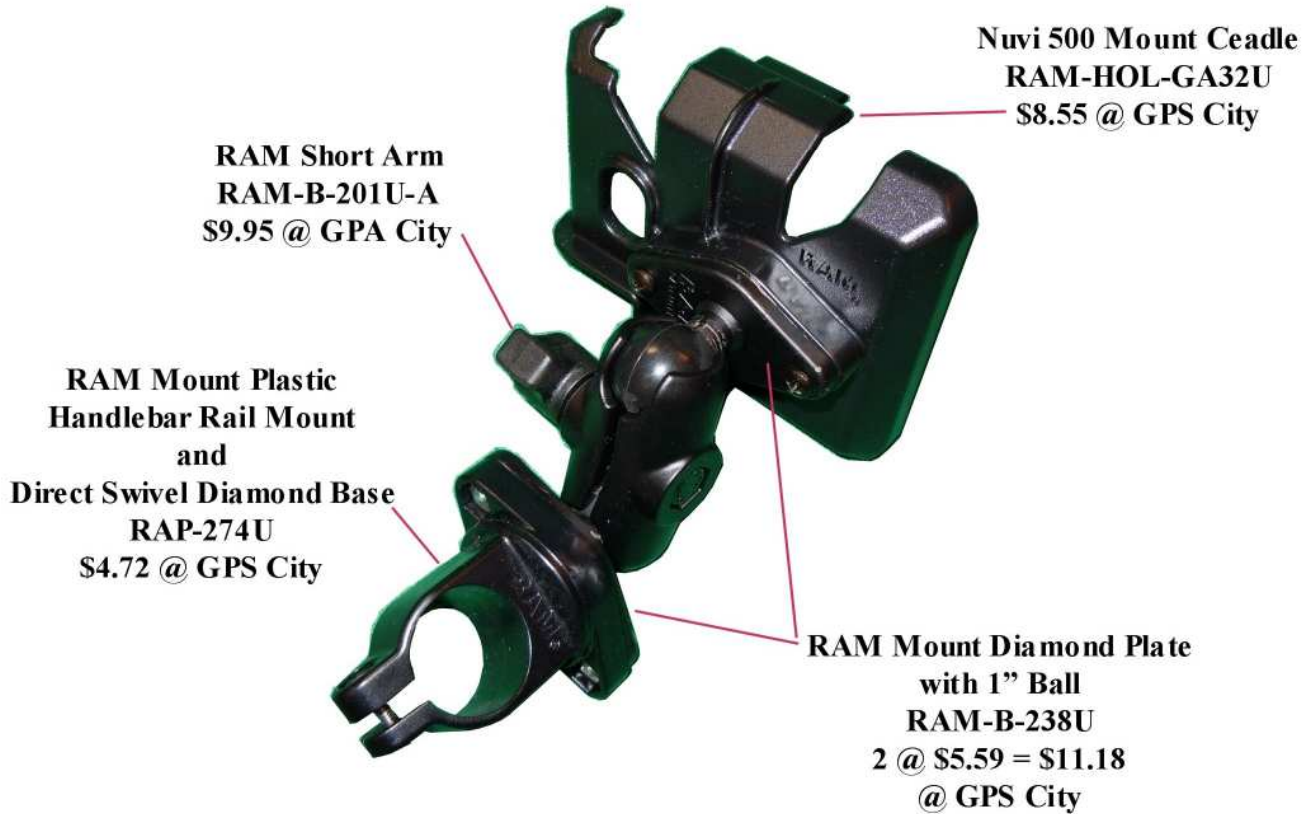

Nuvi 550 Mounting to NX250

Nuvi 550 Mounting for Honda NX250 (Also could be used on other bikes with round handlebars)

NOTE: Prices listed above were from original purchase date... Dec. 27, 2010 and do NOT reflect shipping costs.
Current prices may be different.

Rear View

(With GPS in cradle)

Power Connection

Fig. Nuvi550_Mtg-RearView.jpg

Fig. Nuvi550_Pwr-Conn.jpg